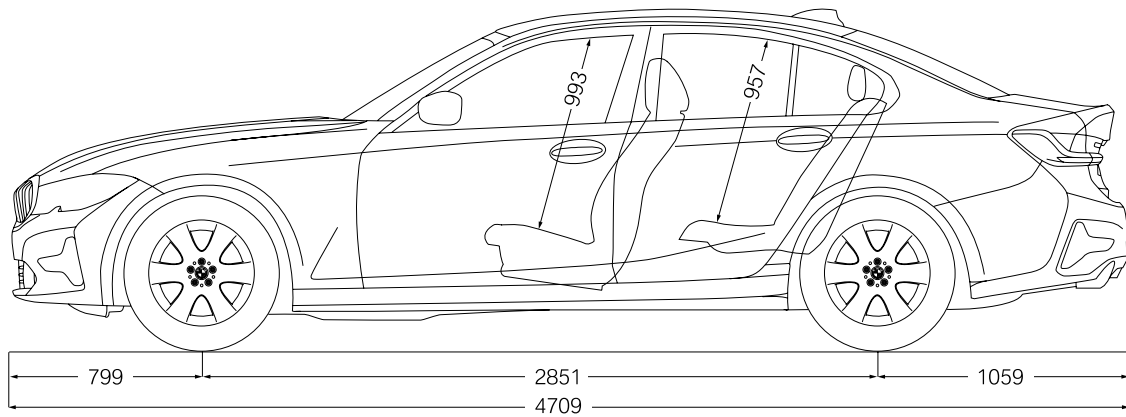

DIMENSIONS.