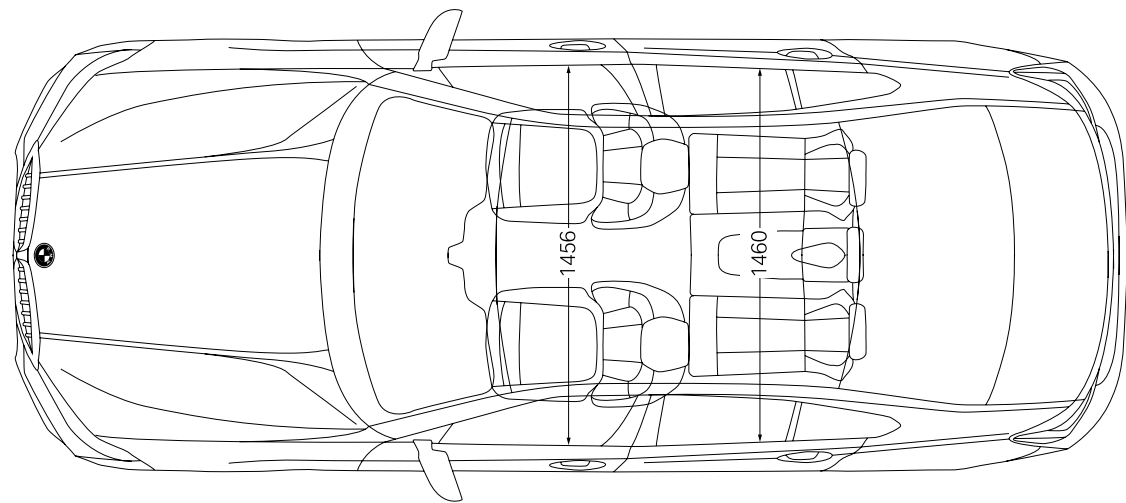

DIMENSIONS.